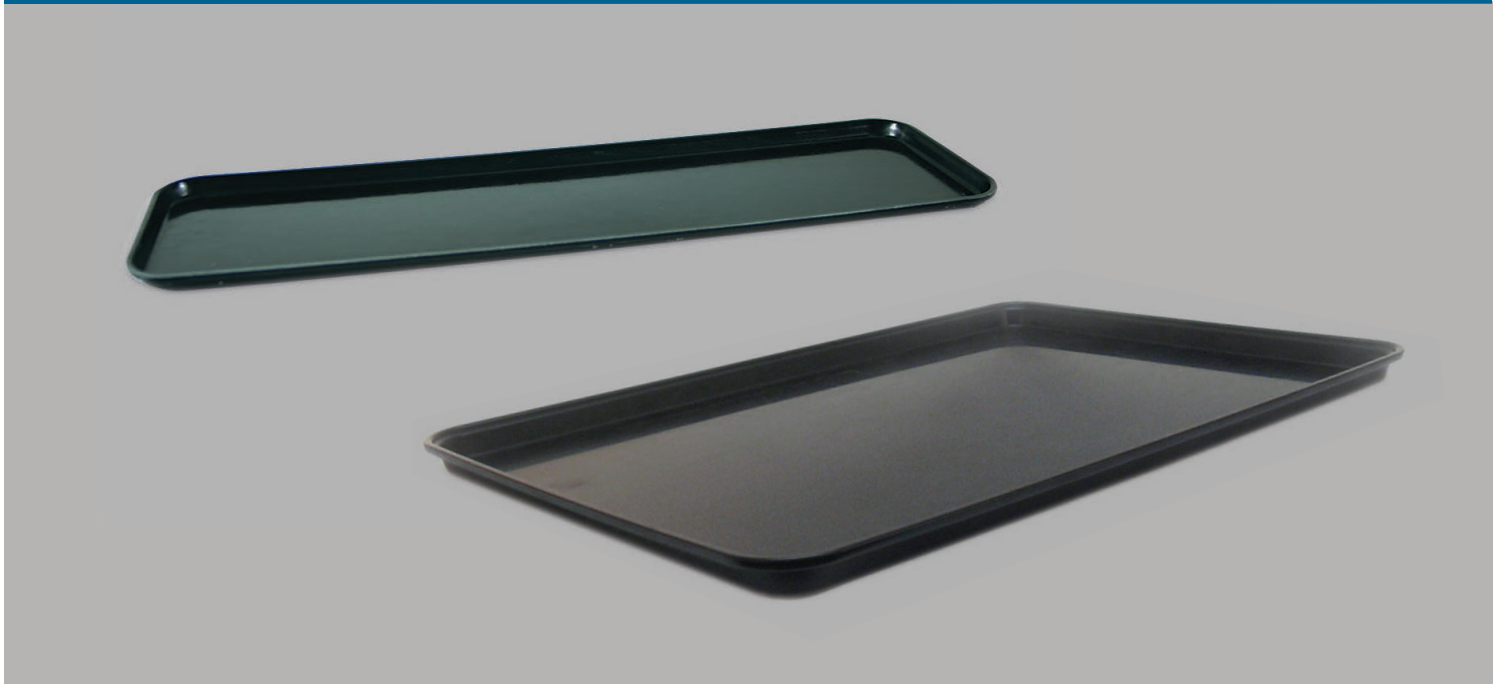

Black Plastic Display Trays

Features and Benefits

- ◆ Attractively display baked goods and other merchandise with trays
- ◆ Durable ABS plastic will not chip

Break-resistant and will not rust, chip or stain

Economically priced Black Plastic Display Trays attractively display baked goods or other merchandise. Black color coordinates with any case décor.

Durable trays are made of ABS plastic and will not chip or rust. Trays are sized for use in most standard display cases for maximum merchandising space.

Specifications

Item No.	Dimensions	Finish	Pack
9922811375	9" W x 26" L x 1" H	Black	1
9922810472	18" W x 26" L x 1" H	Black	1

Additional sizes and colors can be made to order (minimum quantities apply.)